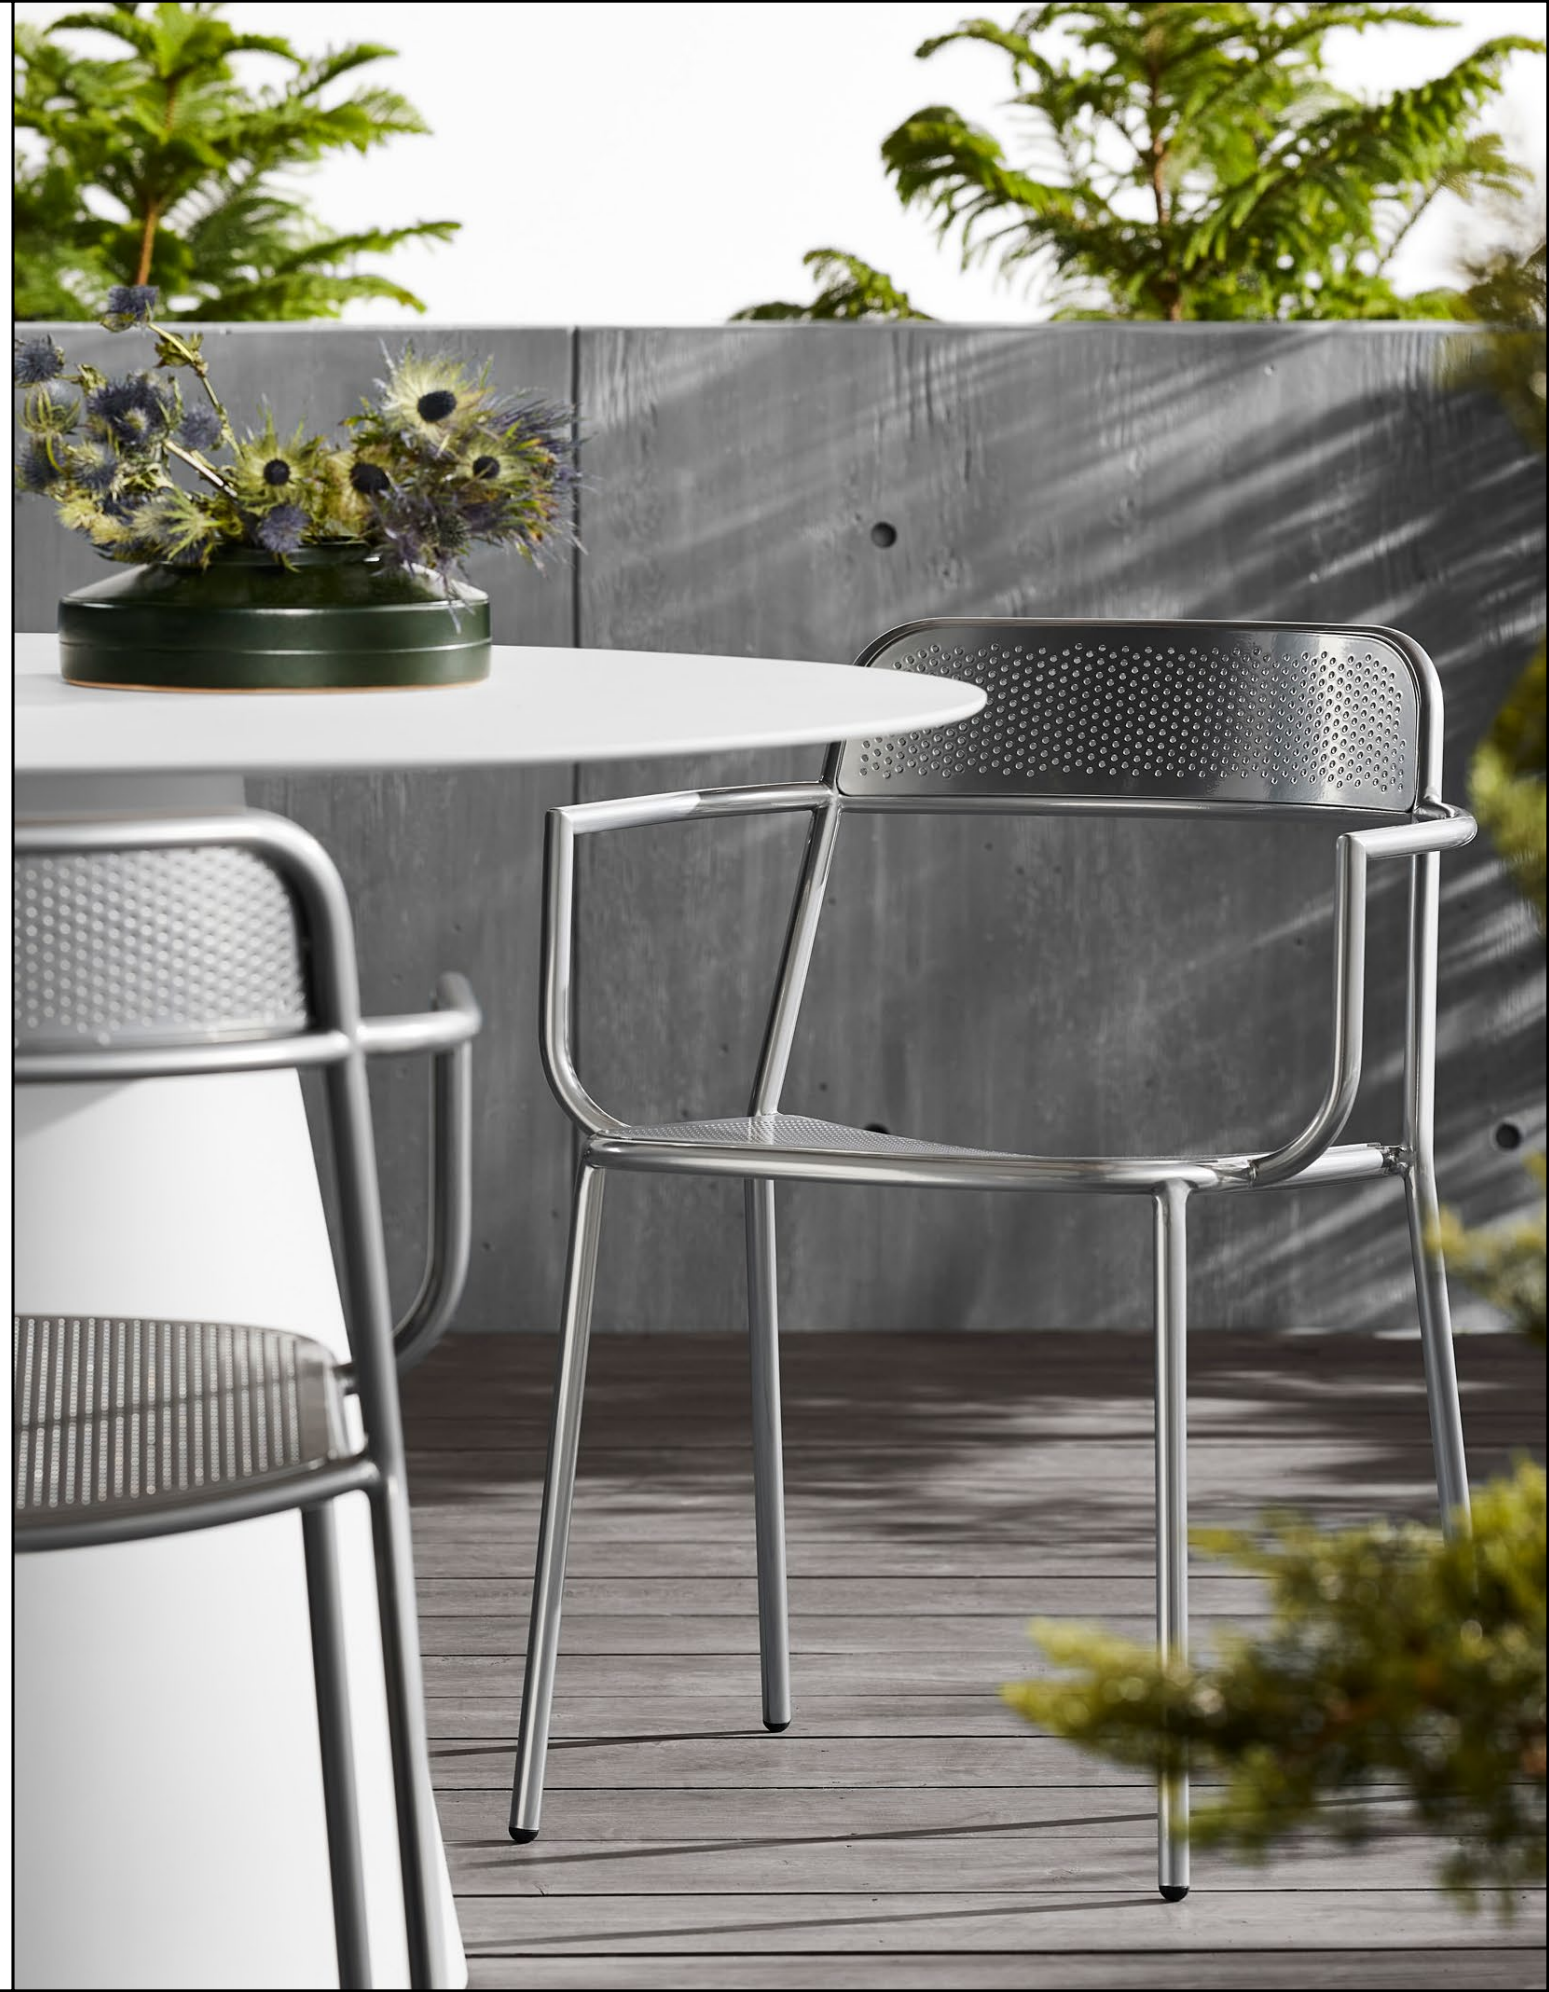

Crisp and minimal, the **SKIFF OUTDOOR COLLECTION** marries powder-coated aluminum with sandblasted glass, solid laminate or Batyline® textile. Clean lines designed to weather the elements. *Designed 2012*

ABOVE: **Skiff Outdoor 2 Seat Sofa** Shown in white: $1499 | **Skiff Tall Side Table** Shown in white: $399 | **Skiff Low Side Table** Shown in white: $299 | **Wink Lanterns** Shown in dark olive: $29-$39 | **Lovely Linen Throw** Shown in color mix 2: $179

OPPOSITE: **Circula Dining Table** Shown in white: $1699 | **Trim Dining Chair** Two shown in silver: $199 each | **Wonk Vase** Shown in navy green: $99

FINISHES