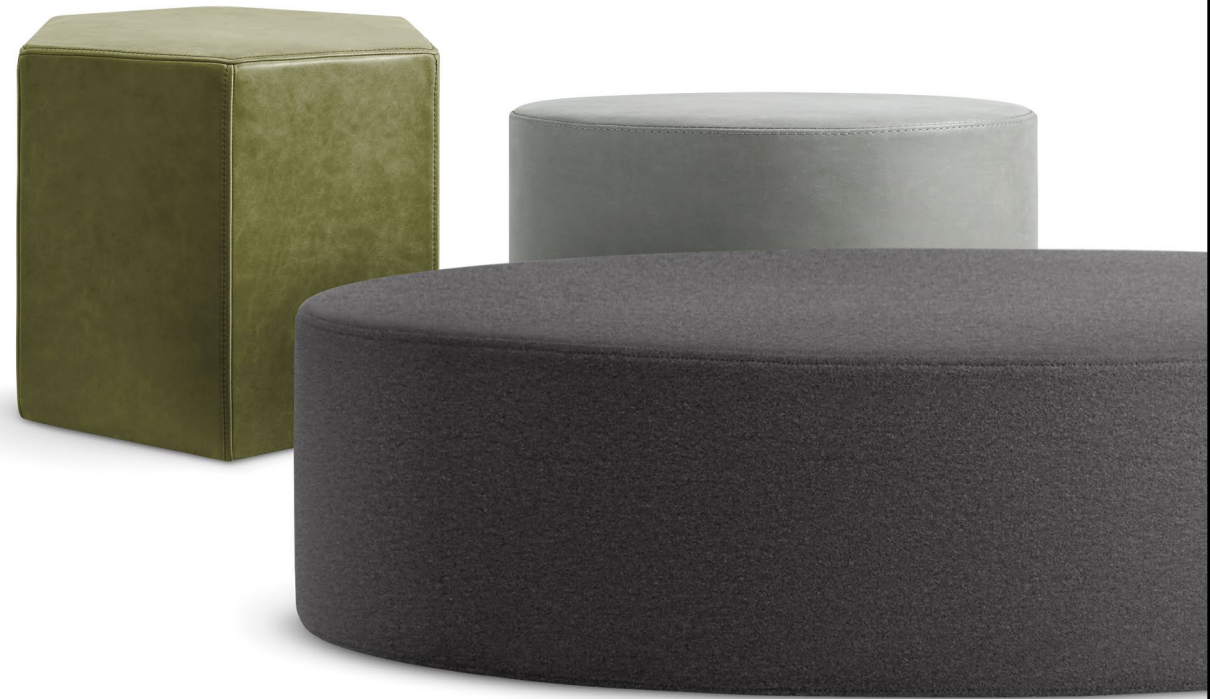

BUMPER, HECKS

OTTOMAN COLLECTION Playful geometry gets to work. Pick a shape, pick some colors, make a party, mix it up, go bananas. Soft woven wool-blend or leather upholstery is available in a boatload of colors. **Hecks Large Ottoman** Shown in Vesper Wheat: $449 | **Bumper Large Ottoman** Shown in oyster leather and breezy blue leather: $899 each | **Bumper Small Ottoman** Shown in breezy blue leather: $499 | **Hecks Ottoman** Shown in Loden Green leather: $599 | **Bumper XL Ottoman** Shown in Vesper Charcoal: $899