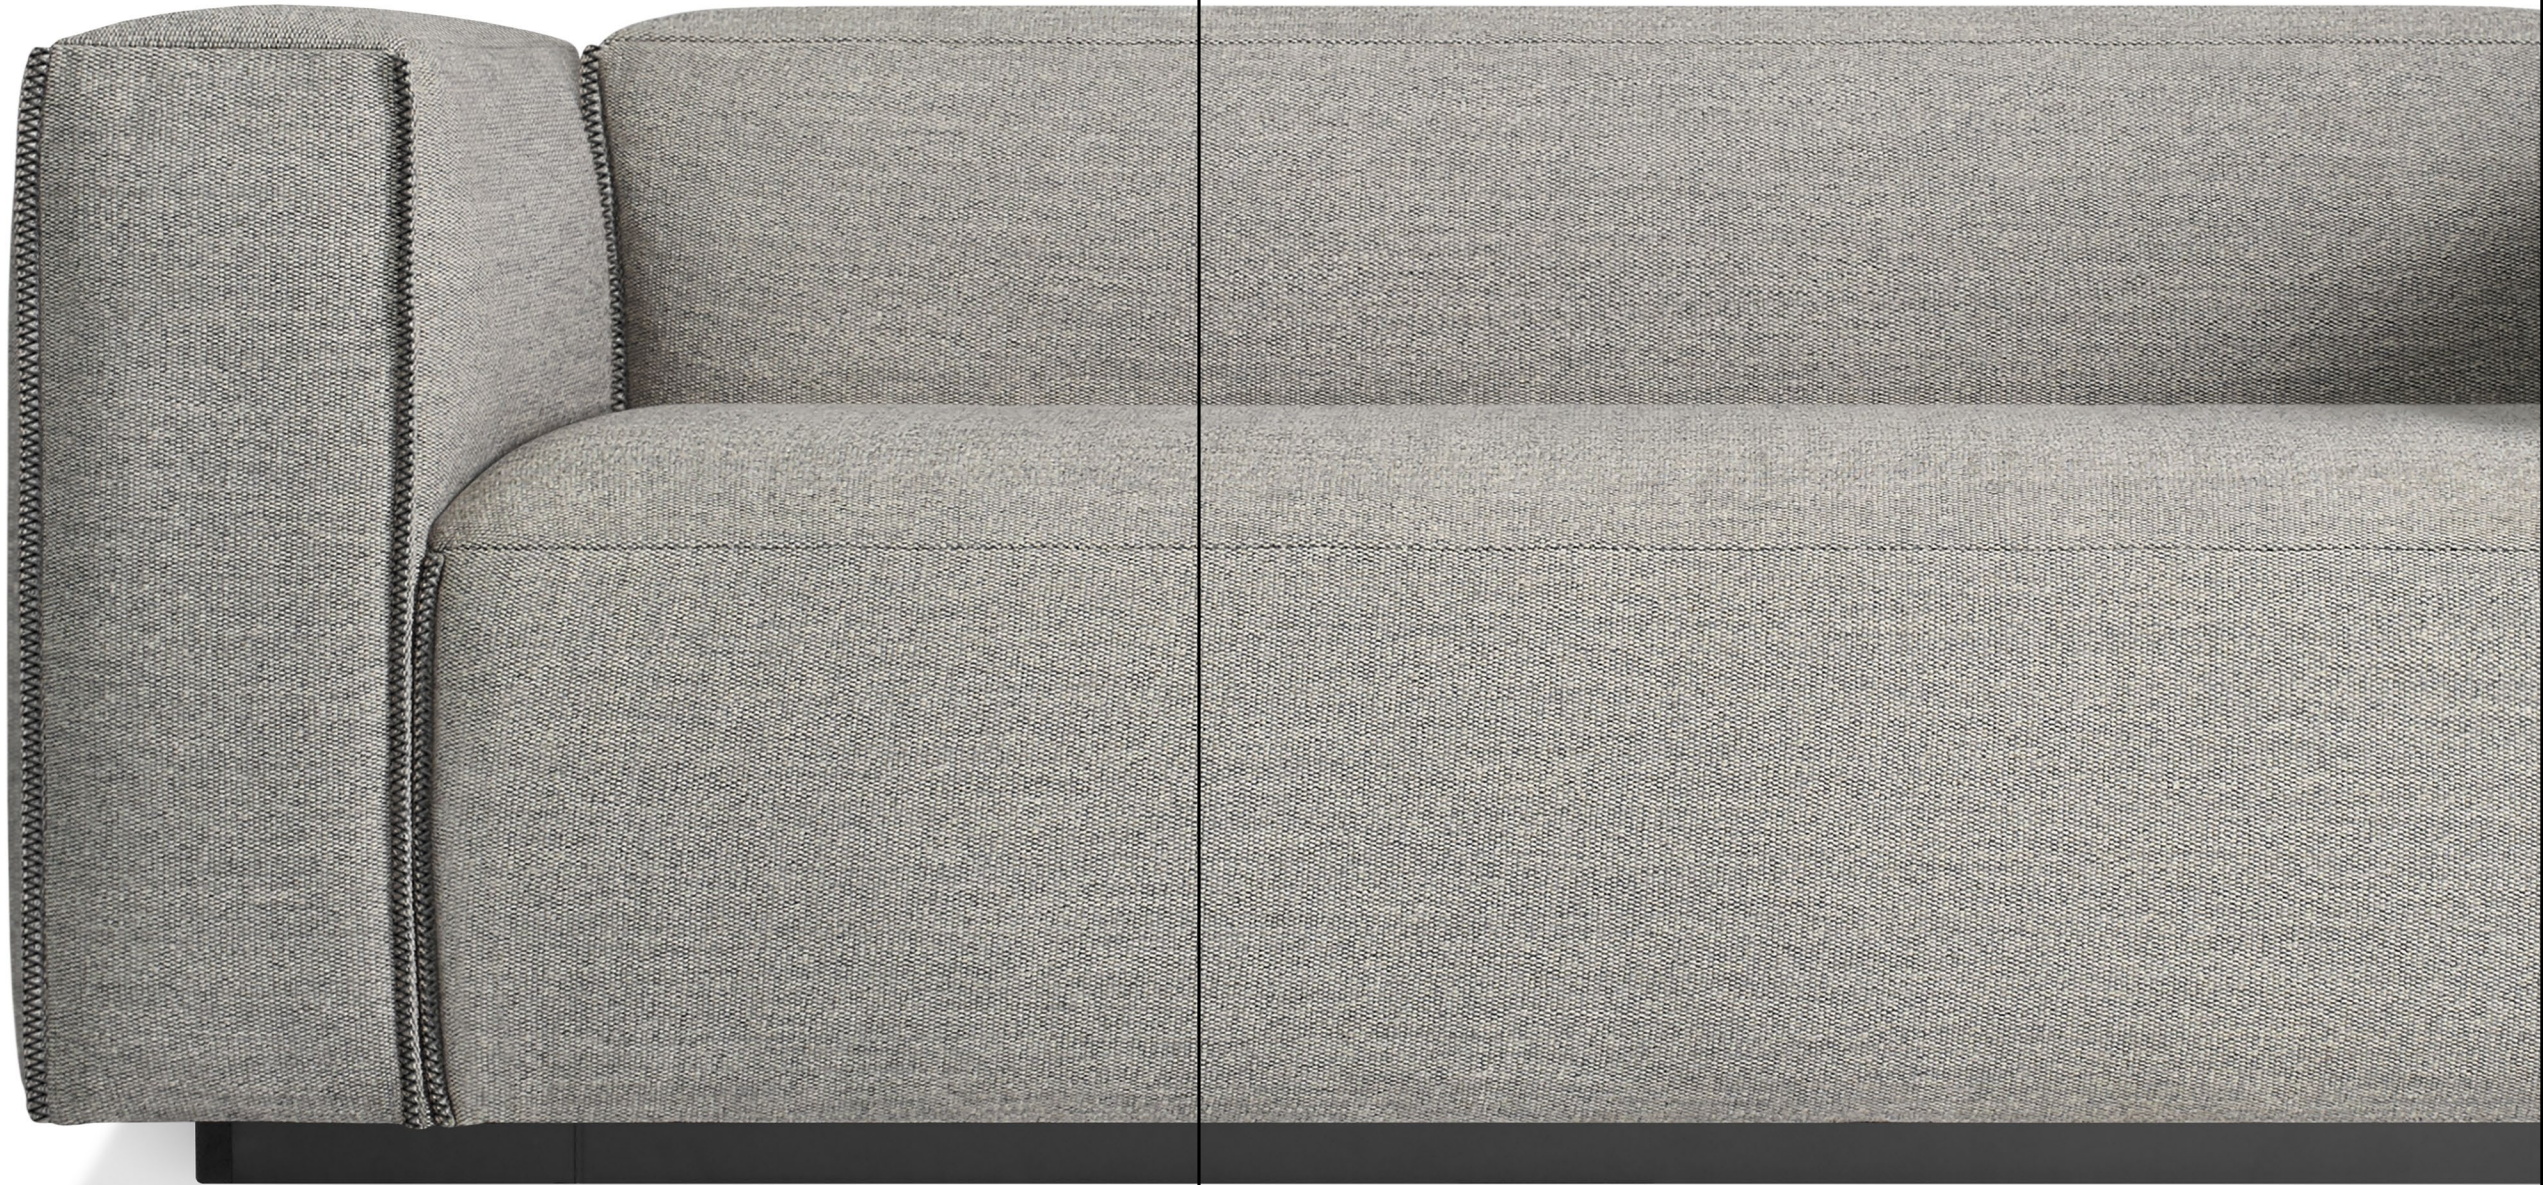

CLEON

CLEON 74" SOFA Three modular pieces are designed to let you configure and reconfigure your own perfect seating solution. Stick with your favorite or switch it up. Zig-zag stitching detail and gentle pleating at the seams round out the package. Shown in Tait Charcoal: $1899