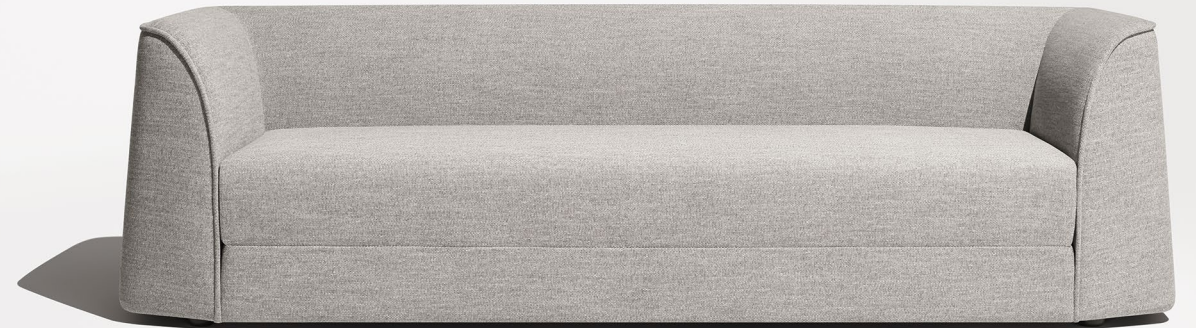

LOVELY LINEN, THATAWAY

LOVELY LINEN THROW Day on grind, let something soft and cozy help you unwind. A glass of something delicious, a juicy book and this throw. Damn if we don't want to go there right now. Shown in color mix 3: $199

Merging curves and comfort, the **THATAWAY SLEEPER SOFA** hangs at the intersection of the nearly unassuming and "Whoa, what's that?" Best part: Thataway's hidden talent. The seat cushion flips forward to create a sleeping surface in a pinch. You are welcome. Shown in Tait Charcoal: $1999